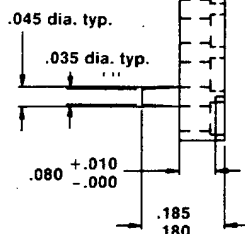

NOTES:

1. All ctr dimensions are to be centered within .002 of true centerline.
2. Material is to be black, glass filled thermoplastic polyester, UL94VO rated.

Optional Four Stand-Off Posts
.085 deep x .045 dia.
Consult factory.

DIMENSIONS (inches)

HOUSING SIZE	A ± .002	B +.000 / -.005*	C = A - .100 ± .005
9 × 9	.800	.900	.700
10 × 10	.900	1.000	.800
11 × 11	1.000	1.100	.900
12 × 12	1.100	1.200	1.000
13 × 13	1.200	1.300	1.100
14 × 14	1.300	1.400	1.200
15 × 15	1.400	1.500	1.300
16 × 16	1.500	1.600	1.400
17 × 17	1.600	1.700	1.500
18 × 18	1.700	1.800	1.600
19 × 19	1.800	1.900	1.700
20 × 20	1.900	2.000	1.800
21 × 21	2.000	2.100	1.900

*Non-Cumulative

Consult factory for grids not listed. Grids such as 3 × 3 thru 8 × 8 can be achieved using glass epoxy housings (PGG version).

PIN GRID PLASTIC

Specifications

- Injection molded, glass reinforced thermoplastic polyester UL94VO rated. Other engineered resins available. Consult factory.
- All footprints on industry standard .100" × .100" grid.
- Color - black.
- Platform is precision molded with extremely tight

tolerances on all dimensions.

- Dimensions of plastic platform allow side-to-side stacking on .100" grid. (This is important for dense packaging of p.c. boards.)
- Pin 1 identified by chamfered corner.

ARIES®
ELECTRONICS, INC.
P.O. Box 130,
Frenchtown, NJ 08825
Phone 1-908-996-6841
FAX 908-996-3891

4

IN EUROPE
ARIES®
Electronics Europe

Unit 3, Furtho Court, Towcester Rd., Old Stratford
Milton Keynes, England MK19 6AQ
Telephone: +44-908-260007
Fax: +44-908-260008