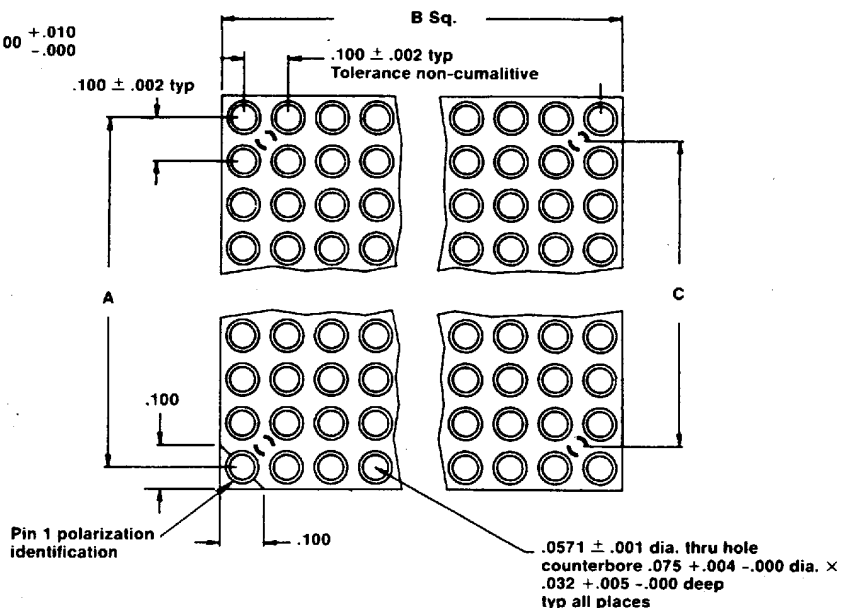

NOTES:

1. All ctr dimensions are to be centered within .002 of true centerline.
2. Material is to be black, glass filled thermoplastic polyester, UL94VO rated.

Optional Four Stand-Off Posts
.085 deep x .045 dia.
Consult factory.

DIMENSIONS (inches)

HOUSING SIZE	A ± .002	B +.000 / -.005*	C = A - .100 ± .005
9 × 9	.800	.900	.700
10 × 10	.900	1.000	.800
11 × 11	1.000	1.100	.900
12 × 12	1.100	1.200	1.000
13 × 13	1.200	1.300	1.100
14 × 14	1.300	1.400	1.200
15 × 15	1.400	1.500	1.300
16 × 16	1.500	1.600	1.400
17 × 17	1.600	1.700	1.500
18 × 18	1.700	1.800	1.600
19 × 19	1.800	1.900	1.700
20 × 20	1.900	2.000	1.800
21 × 21	2.000	2.100	1.900

*Non-Cumulative

Consult factory for grids not listed. Grids such as 3 × 3 thru 8 × 8 can be achieved using glass epoxy housings (PGG version).

PIN GRID PLASTIC

Specifications

- Injection molded, glass reinforced thermoplastic polyester UL94VO rated. Other engineered resins available. Consult factory.
- All footprints on industry standard .100" × .100" grid.
- Color - black.
- Platform is precision molded with extremely tight

tolerances on all dimensions.

- Dimensions of plastic platform allow side-to-side stacking on .100" grid. (This is important for dense packaging of p.c. boards.)
- Pin 1 identified by chamfered corner.

ARIES®
ELECTRONICS, INC.
P.O. Box 130,
Frenchtown, NJ 08825
Phone 1-908-996-6841
FAX 908-996-3891

4

IN EUROPE
ARIES®
Electronics Europe

Unit 3, Furtho Court, Towcester Rd., Old Stratford
Milton Keynes, England MK19 6AQ
Telephone: +44-908-260007
Fax: +44-908-260008